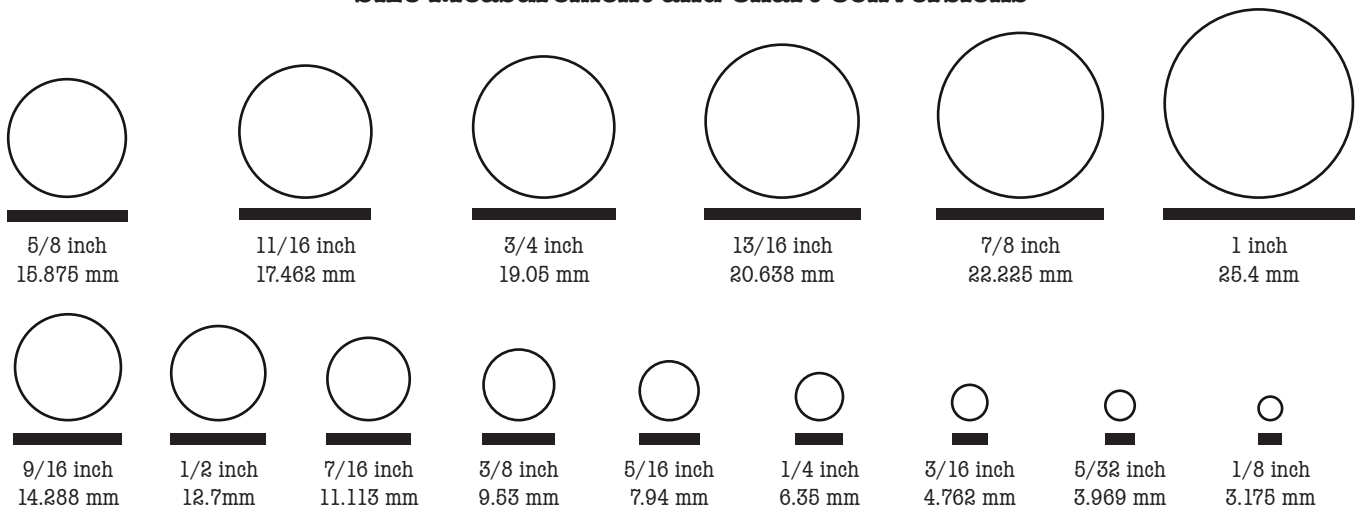

## SIZE AND GAUGE CHART

### Size Measurement and Chart Conversions

Please note that the inside diameter is considered for circular measurements.

### Gauge Measurement and Chart Conversions

Please note that sizes and gauges reproduced as accurately as possible, but some images and conversions may vary slightly due to image rendering and mathematical conversion. To ensure accurate printing, print from Adobe Acrobat Reader, and measure the 1 inch size against a household ruler. If cropping, page fitting or expansion occurred and this chart does not print accurately, check the print settings of your program and be sure that no special options are selected.